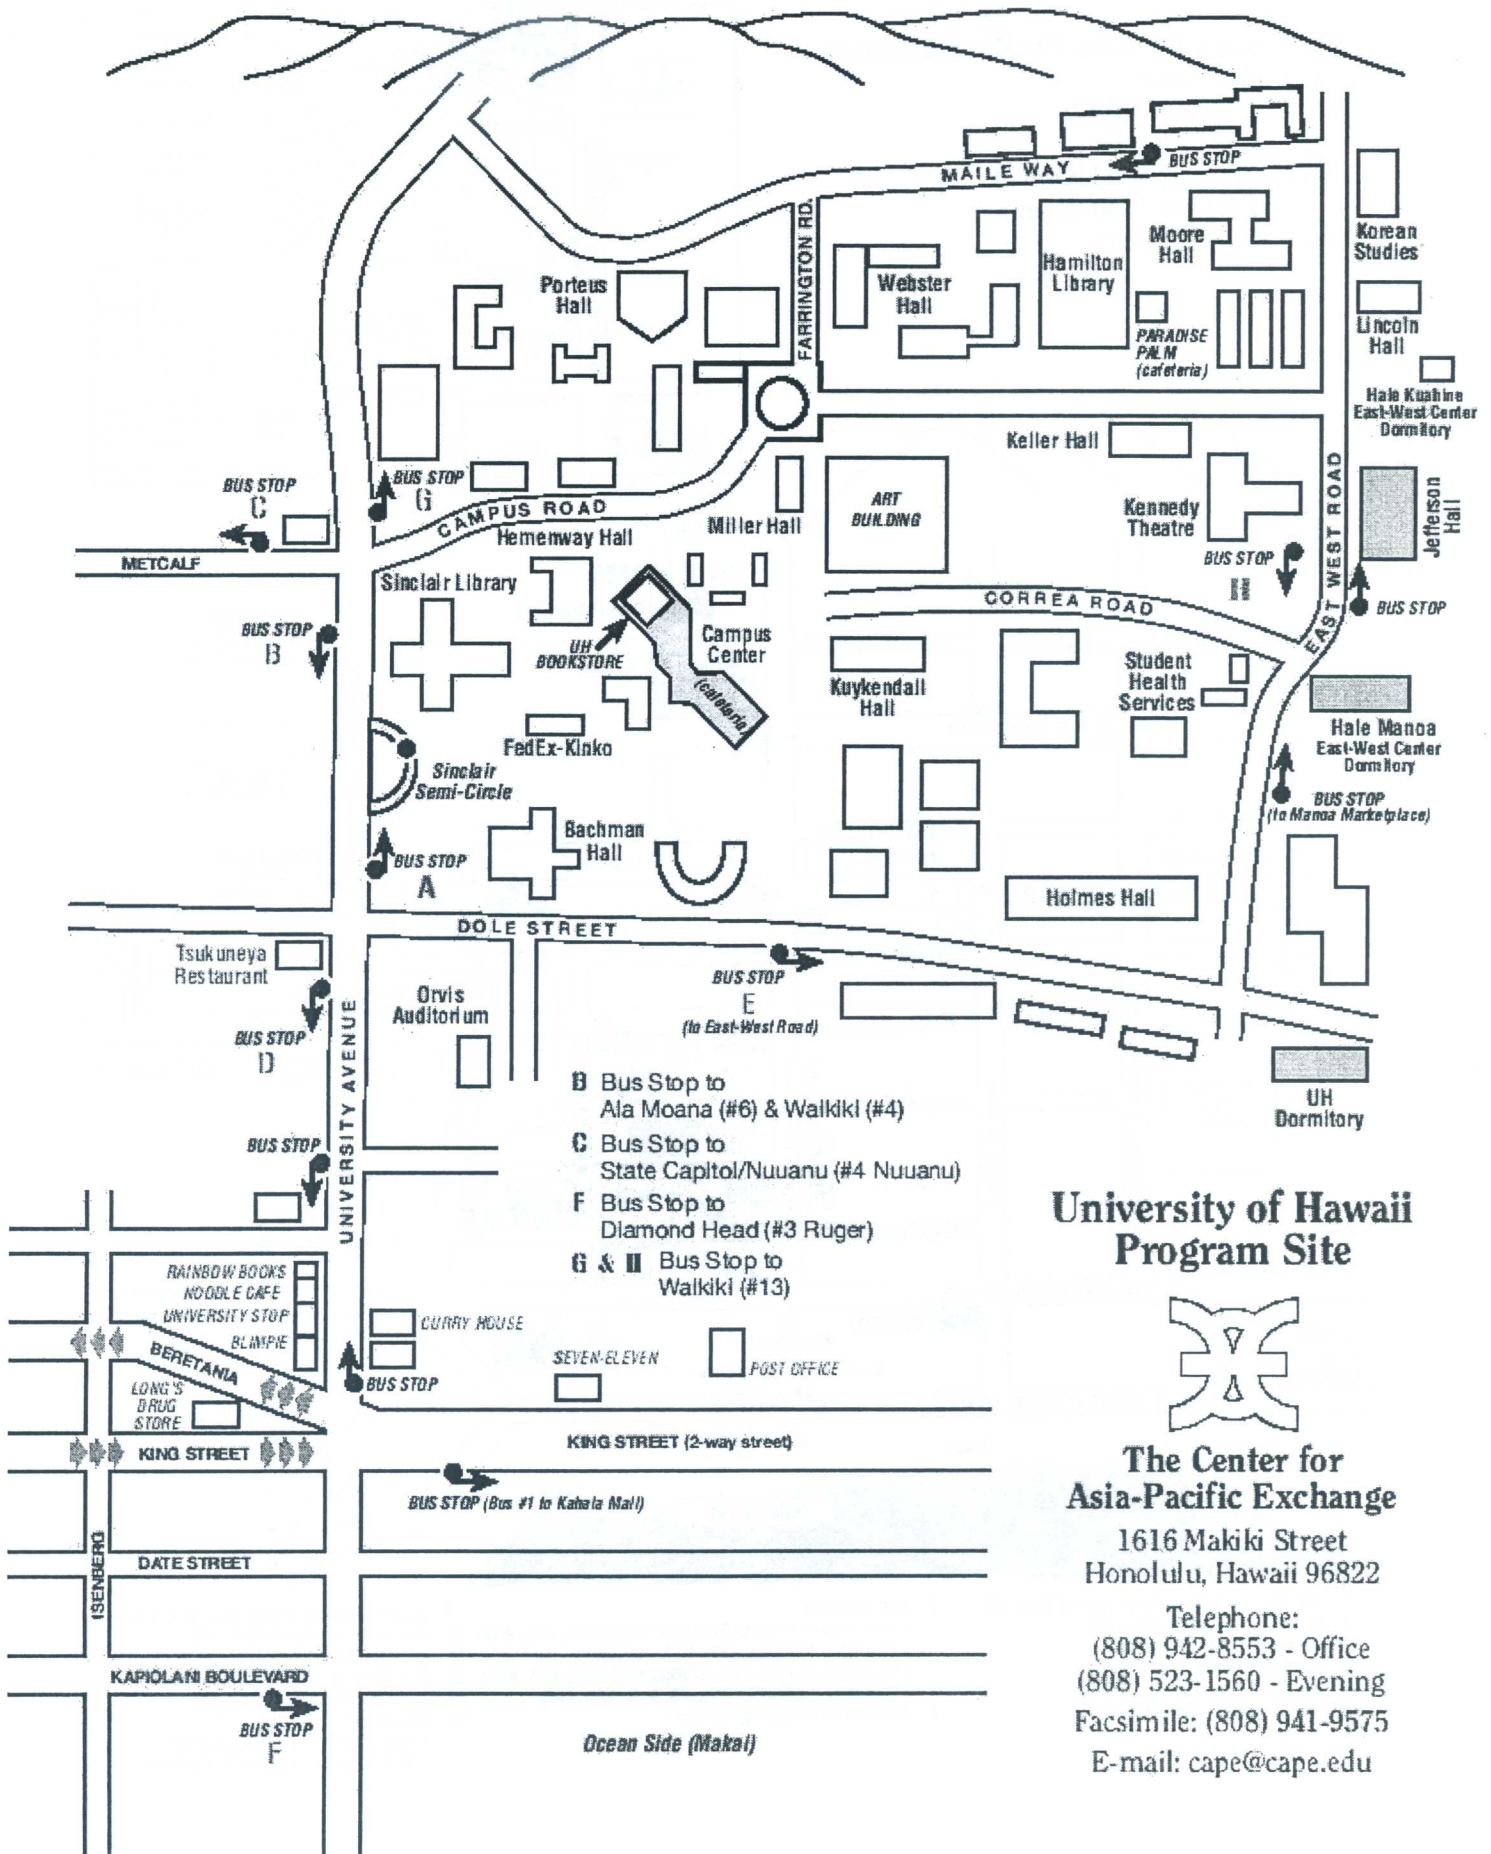

Mountain Side (Mauka)

- B Bus Stop to Ala Moana (#6) & Walkiki (#4)
- C Bus Stop to State Capitol/Nuuanu (#4 Nuuanu)
- F Bus Stop to Diamond Head (#3 Ruger)
- G & II Bus Stop to Walkiki (#13)

University of Hawaii Program Site