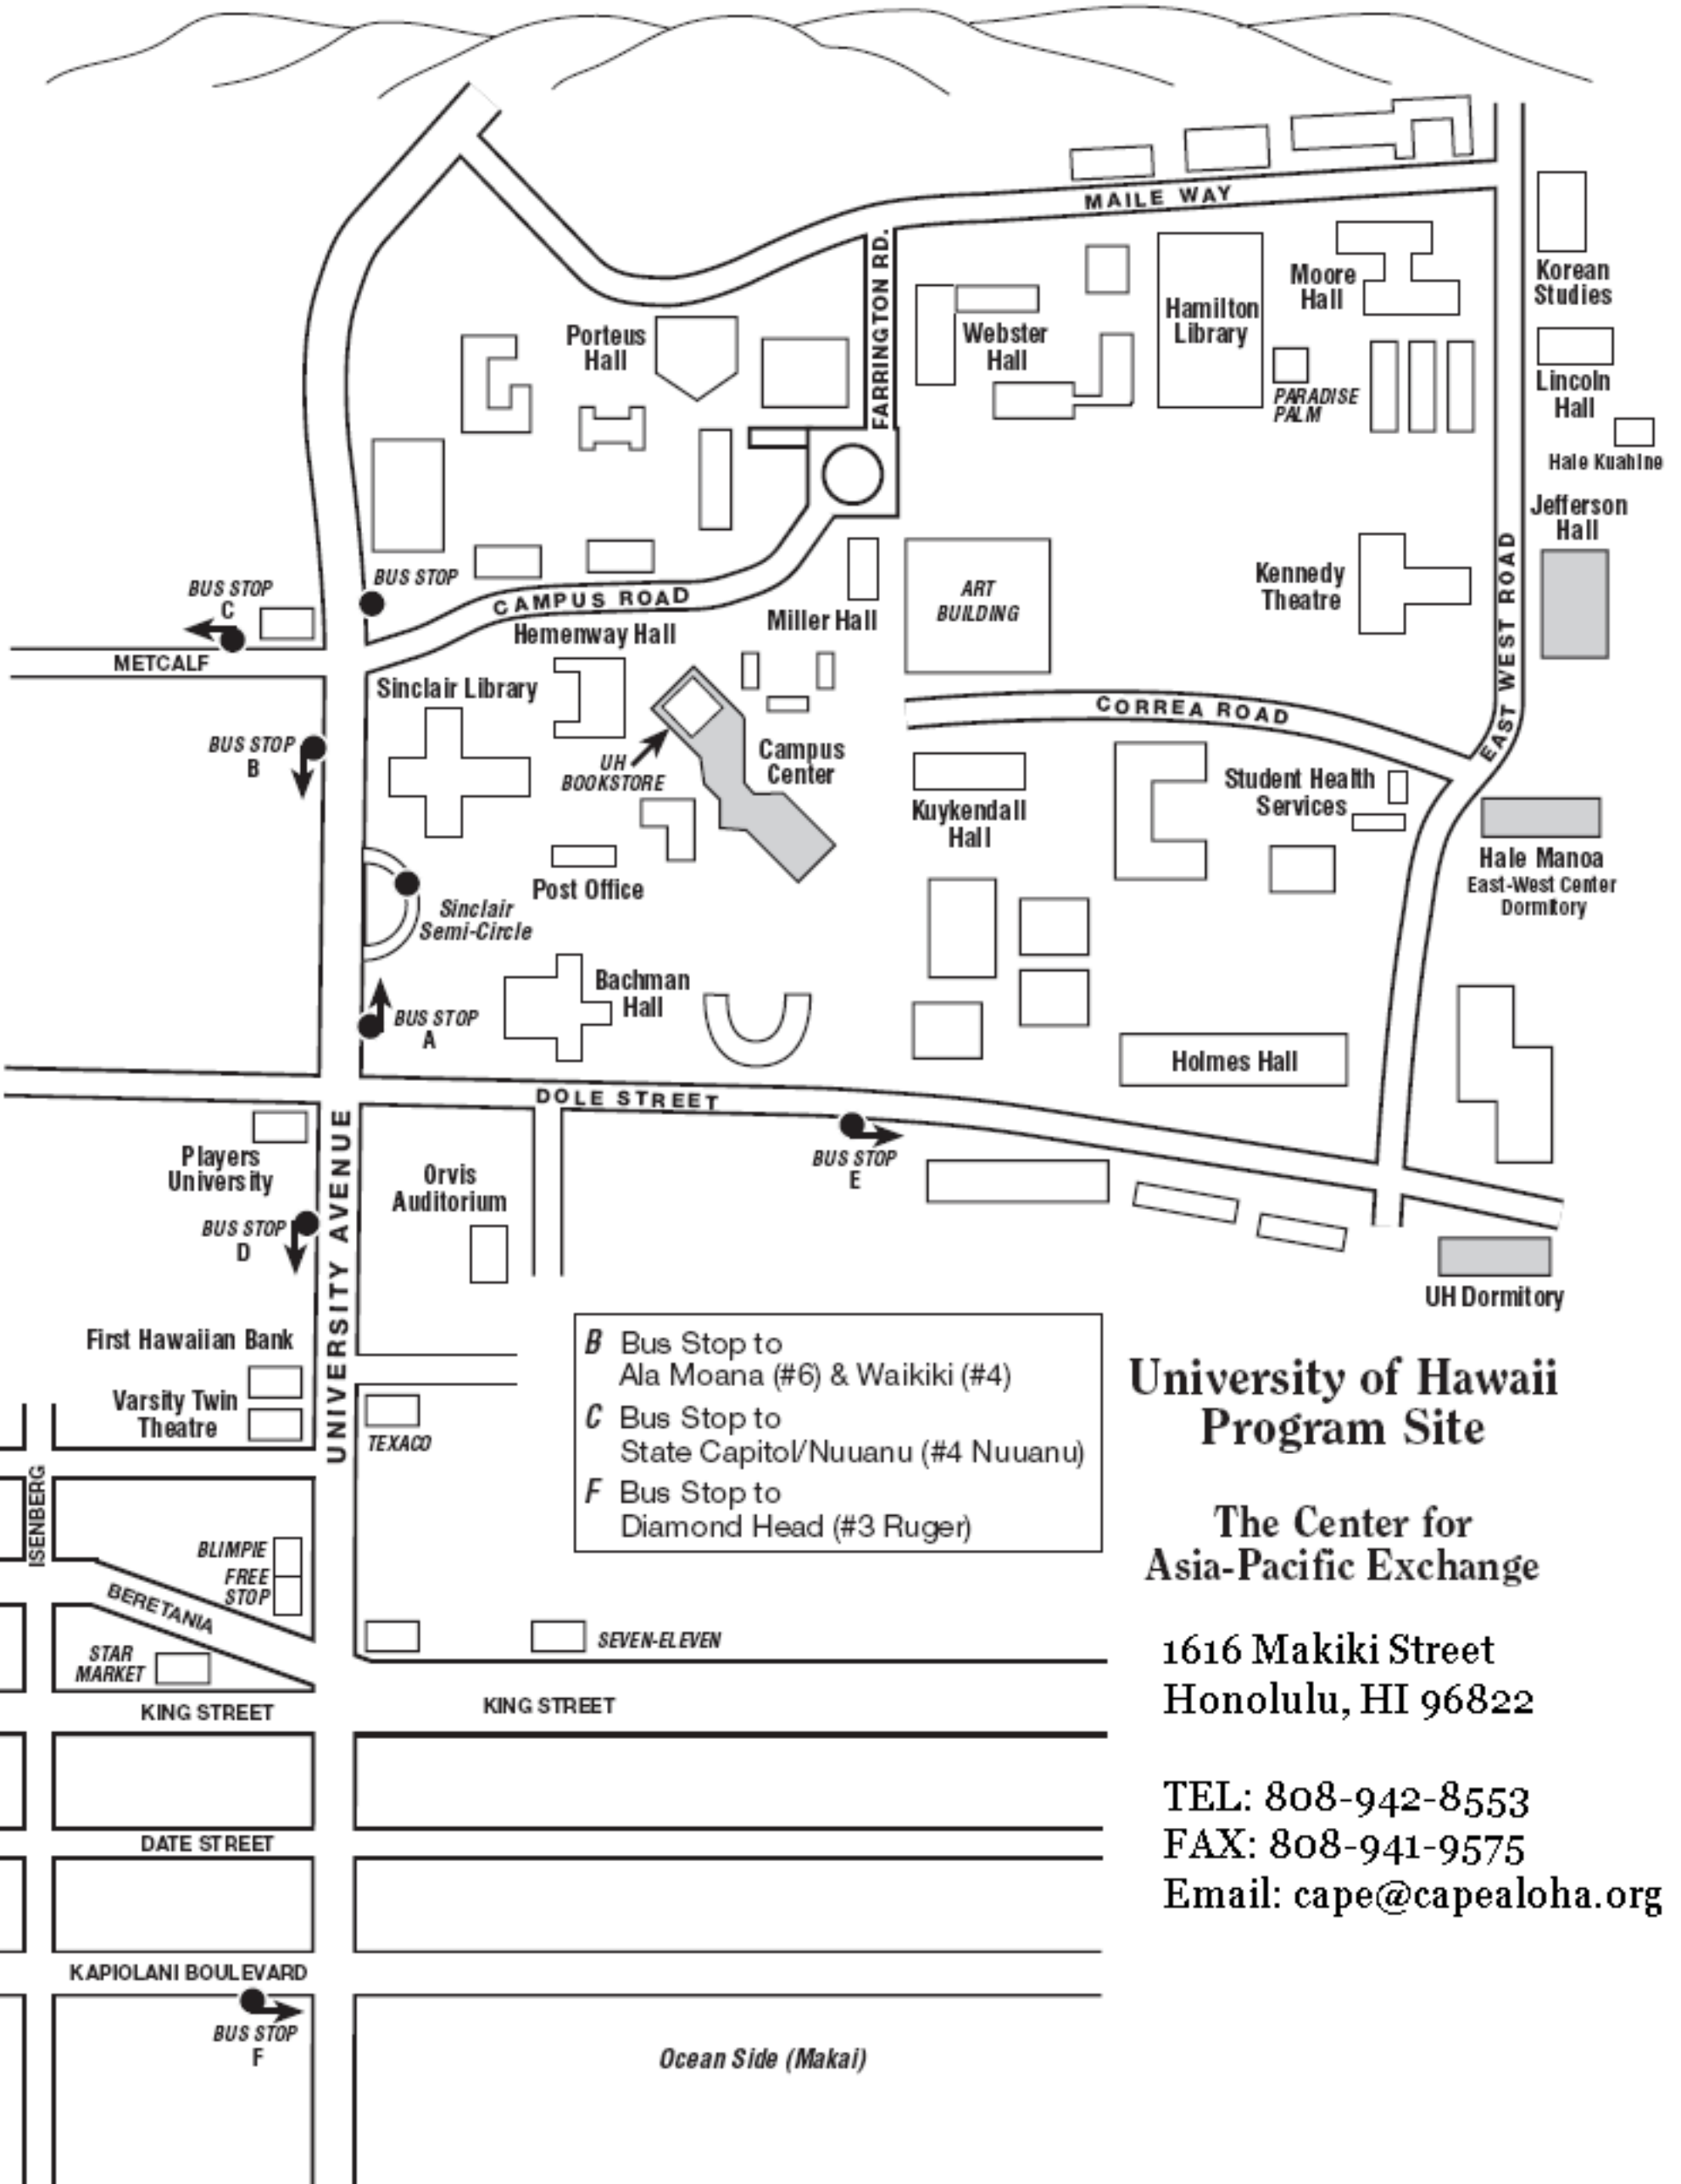

Mountain Side (Mauka)

B Bus Stop to Ala Moana (#6) & Waikiki (#4)
C Bus Stop to State Capitol/Nuuanu (#4 Nuuanu)
F Bus Stop to Diamond Head (#3 Ruger)

University of Hawaii Program Site

The Center for Asia-Pacific Exchange